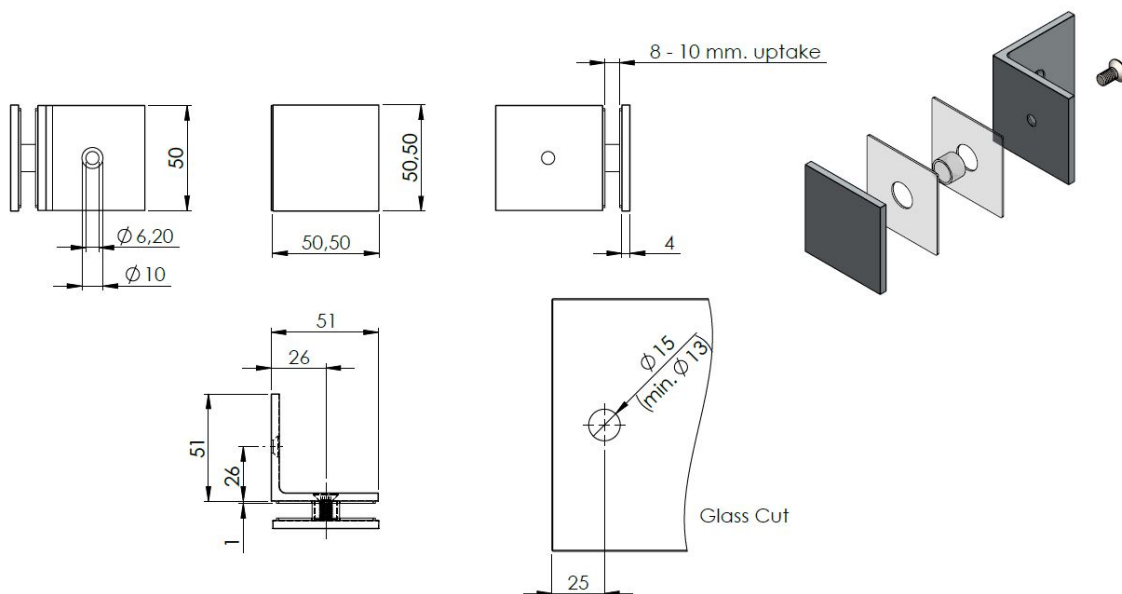

PRODUCT SHEET

Description:

Glass Clamp "Bern", 90DG, SS-Look, Glass/Wall, 51x51x17mm, Square Corners, 8-10mm Glass, Wall Mounted By $\varnothing 5$ mm Screw, Hole, GLass Mounted By $\varnothing 12$ mm Drilling, Brass Material

Item number:

15.23.701-2

Units	Box	Carton	HS Code	Barcode
Pcs.	1	50	8302419000	
				5704866504447

SISO A/S

Mileparken 11
DK-2740 Skovlunde
Denmark
VAT: DK 24786013

Phone +45 45 830 900

www.siso.dk
siso@siso.dk

Danske Bank
Nytorv Branch
Copenhagen
SWIFT: DABADKKK

Account no.
4180 3112 112936
IBAN Account
DK7230003112112936